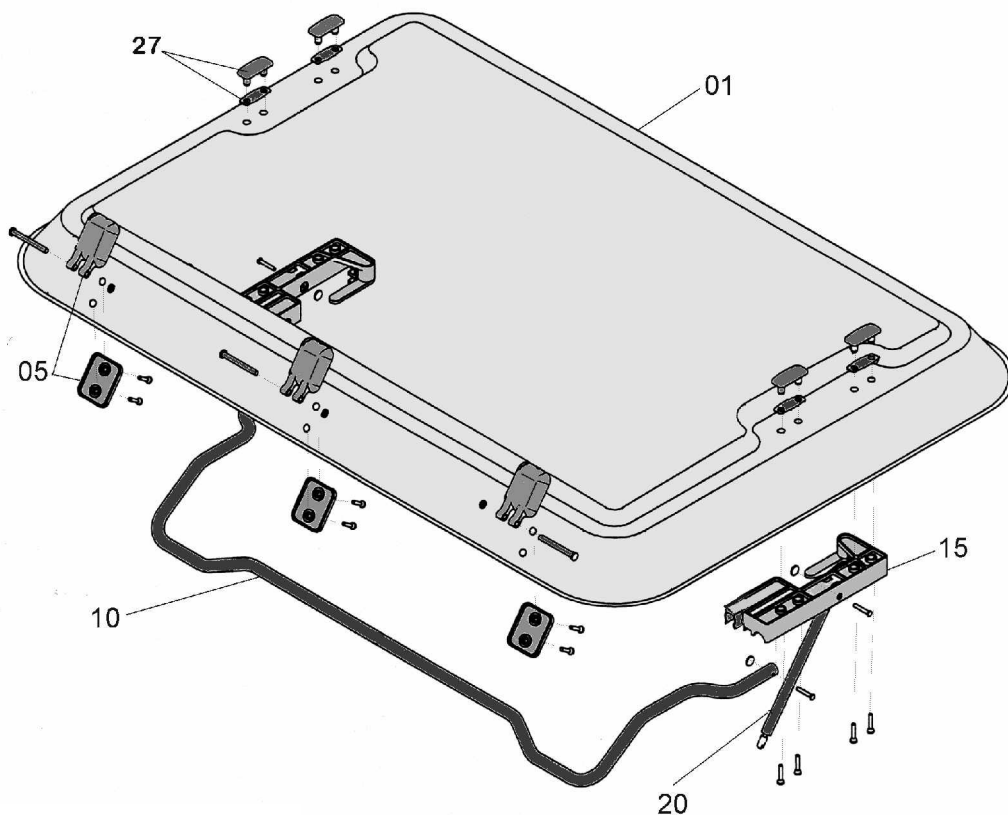

Spare Parts Heki 2

Acrylic Dome

Standard colours	Code
RAL 1015 ivory *	12
RAL 7035 light grey *	09
RAL 9001 cream	25

	Description	Part No.	Pack. Unit
01	Glazing panels without fixing	570E01	1
05	Hinge with fixings	570E05	1
10	Operating bar with fixing	570E10	1
15	Stay support, left and right-hand with clamps	570e35	1 set
20	Stay with fixings	570E20	1
27	Cover	570E27	1 set
30	Glazing panel with (Pos. 01 to 27)	570E30	1

Important: When ordering specify - description, colour, quantity.

* = only for manufacturers