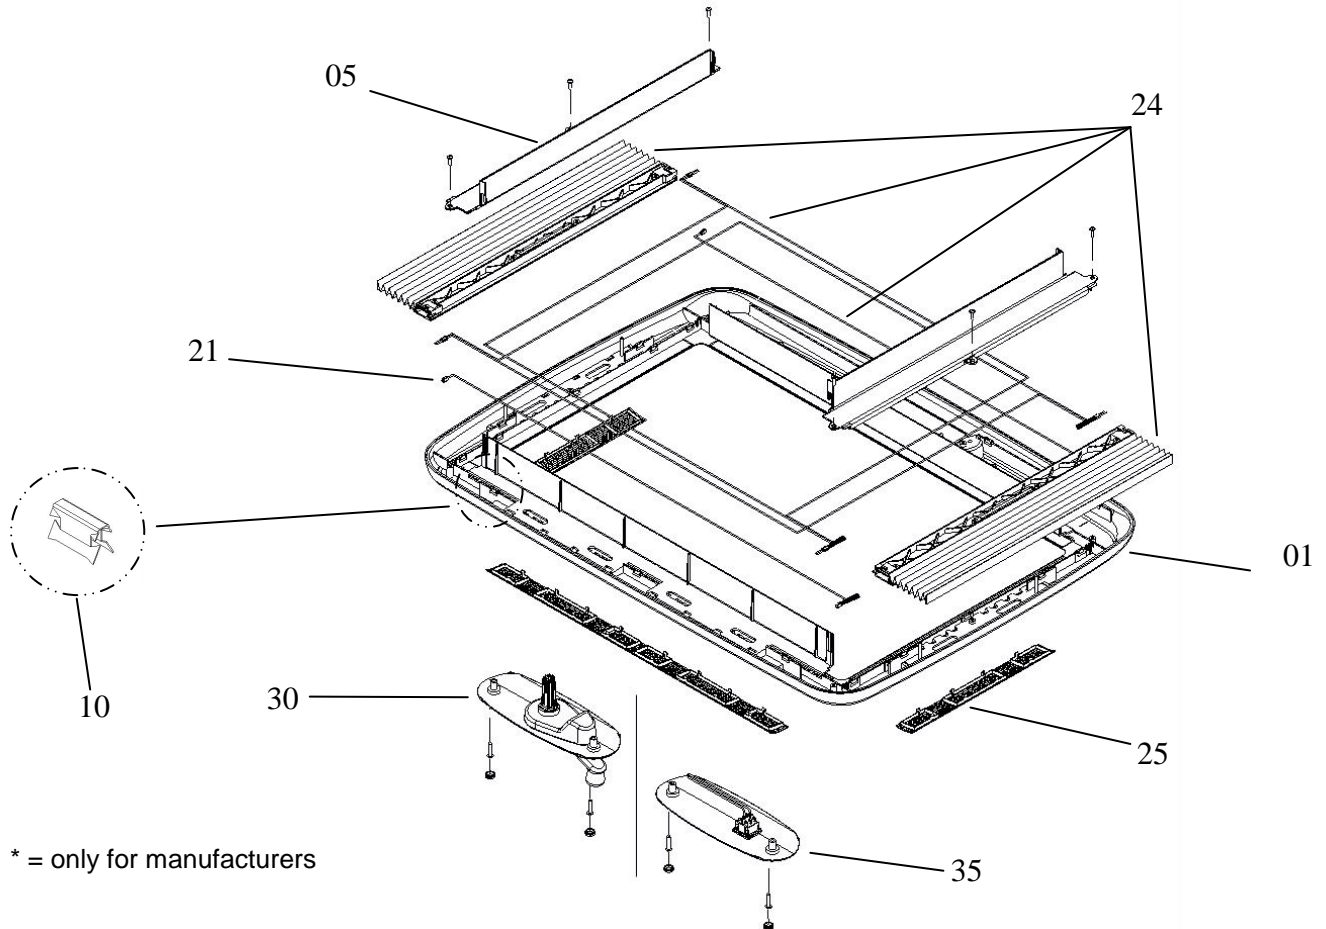

Spare Parts Midi-Heki Interior Frame (Crank / Electrical Version)

Standard Colour	Code
RAL 7035 light grey *	09
RAL 9001 cream white	25

	Description	Part No.	Pack. Unit
01	Interior frame without assembly parts	BG1523	1
05	Cover for interior frame (ready to install)	BG1524	1 set
10	Clamps	BG1113	1 set
21	Cord control cpl. side (ready to install)	BG1715	1 set
24	Fly net,- Darkening system cpl. (ready to install) incl. side and end rod	BG2577..	1
25	Ventilation grids	560E35..	1 set
30	Cover interior frame cpl. with assembly parts (crank version)	ZB1088..	1
35	Cover interior frame cpl. with assembly parts (electr. version)	ZB1076..	1
40	Interior frame cpl. for crank version (pos. 01-25 +30)	BG1479	1
45	Interior frame cpl. for electrical version (pos. 01-25 +35)	BG1709	1
	Emergency-Kit	BG1570	1 Set

Important: When ordering please specify - description, colour, roof thickness, quantity.

* = only for manufacturers