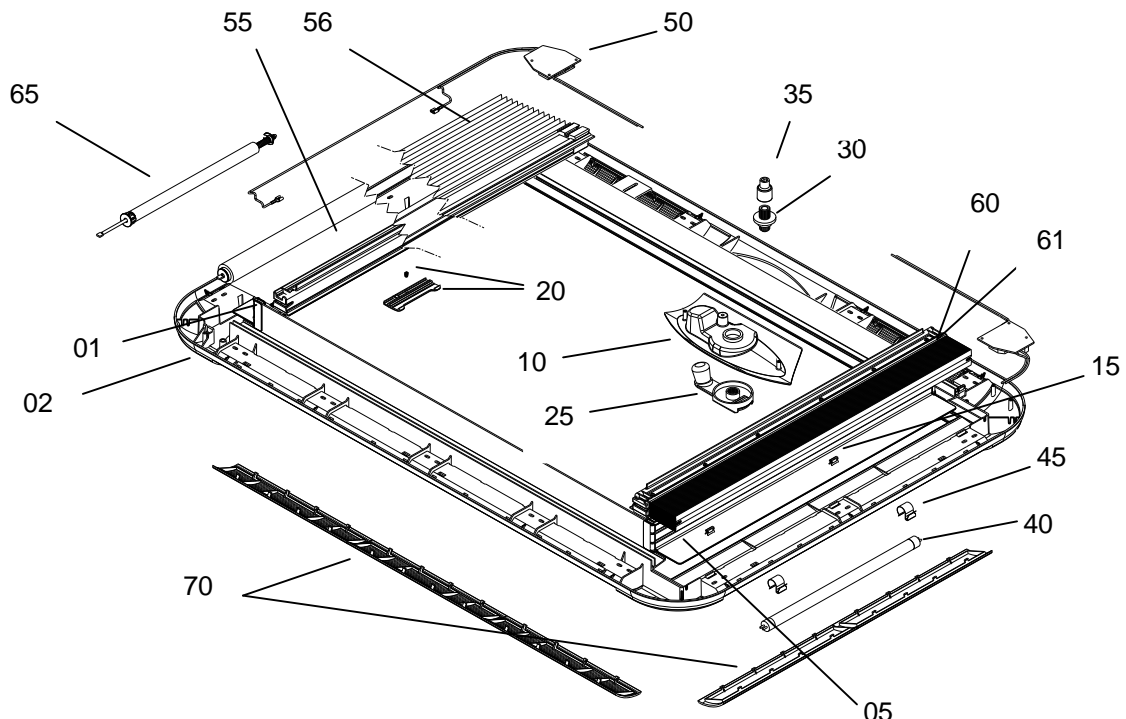

Spare Parts Heki 3 / 3plus

Interior Frame

Standard colours	Code
RAL 7035 light grey *	09
RAL 9001 cream	25

	Description	Part No.	Pack. Unit
01	Interior frame for Heki 3 (without assembly parts)	not available	
02	Interior frame for Heki 3plus (without assembly parts)	BG 1720	1
05	Cover interior frame	BG 1262	1 set
10	Cover for handle	BG 1263	1
15	Spring clip	BG 1113	1 set
20	Seesaw with spring	BG 1264	1
25	Crank/handle with assembly parts	BG 1265	1
30	Drive pinion	BG 1266	1
35	Link for wall thickness 25-32, 32-39, 39-46, 46-53 or 53-60mm	BG 1267	1
40	Fluorescent lamp 12V/8 Watt	BG 1268	1
45	Aufnahme für Leuchtmittel	BG 1269	1 set
50	Elektronik-Vorschaltgerät	BG 1591	1
55	Flynet/blind for Heki 3 (ready to install)	BG 1271	1 set
56	Flynet/blind for Heki 3plus (ready to install)	BG 1721	1 set
60	Blind for Heki 3 (ready to install)	BG 1272	1 set
61	Blind for Heki 3plus (ready to install)	BG 1722	1 set
65	Spring motor	FM 1002	1
70	Ventilation profile and lamp cover (Version with lighting)	ZB1026	1 set
	Ventilation profile and lamp cover (Version without lighting)	ZB1029	1 set
75	Interior frame for Heki 3 complete (pos. 01 - 70)	not available	
76	Interior frame for Heki 3 complete (pos. 02 - 70)	BG 1678	1

Important: When ordering specify - description, colour, wall thickness, quantity.

* = only for manufacturers