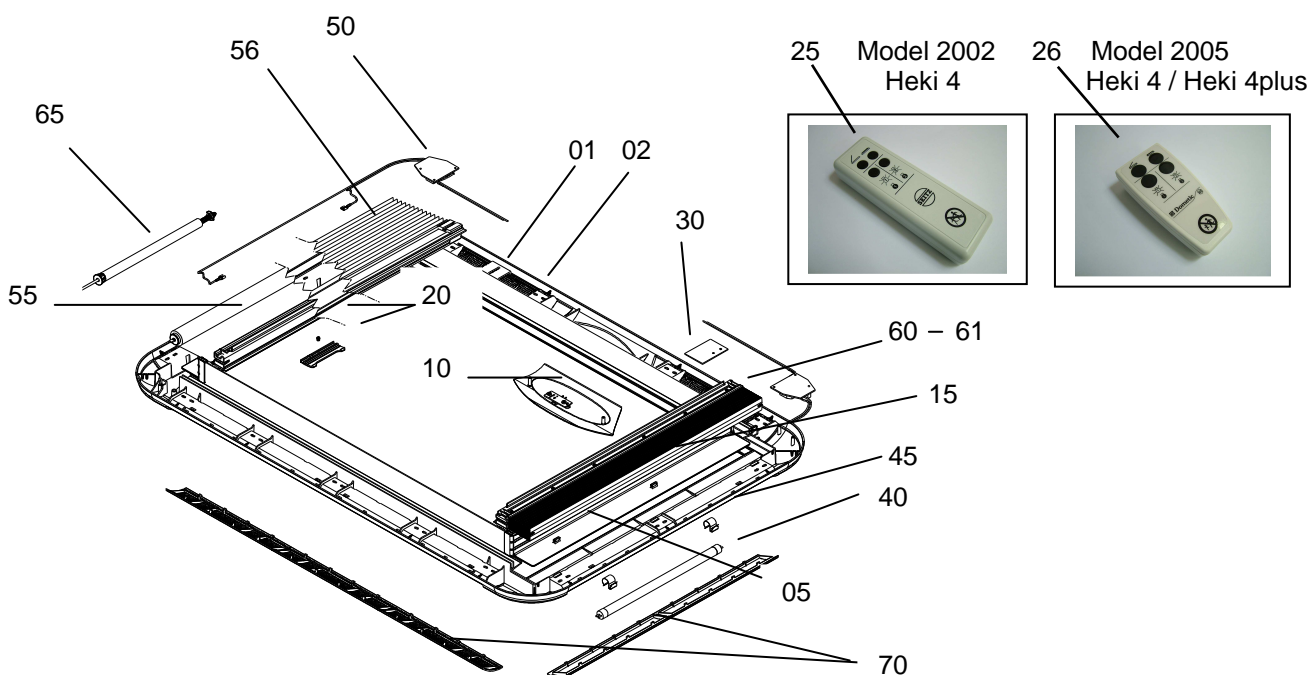

Description	Part No.	Pack. Unit
01	Interior frame Heki 4 (without assembly parts)	not available anymore	
02	Interior frame Heki 4plus (without assembly parts)	BG1720	1
05	Cover interior frame	BG1262	1 set
10	Cover for electric drive with pilot lamp handle and receiver	BG1588	1
15	Spring clip	BG1113	1 set
20	Seesaw with spring	BG1264	1
25	Remote control model 2002 (see picture)	not available anymore	
	Remote control model 2005 incl. electronic control (update to model 2005)	BG1576	1
26	Remote control with batteries (model 2005)	BG1592	1
30	Electronic-control (cardboard of interior frame with plug and cardboard – spare parts price list exterior frame pos. 20)	BG1589	1
40	Fluorescent lamp 12V/8 Watt	BG1590	1
45	Socket for lighting	BG1269	1 set
50	Electrical previous switchbox	BG1591	1
55	Flynet/blind Heki 4 (ready to install)	BG1271	1 set
56	Flynet/blind Heki 4plus (ready to install)	BG1721	1 set
60	Blind Heki 4 (ready to install)	BG1272	1 set
61	Blind Heki 4plus (ready to install)	BG1722	1 set
65	Spring motor	FM1002	1
70	Ventilation profile and lamp cover (Version with lighting)	ZB1026	1 set
	Ventilation profile and lamp cover (Version without lighting)	ZB1029	1 set
75	Interior frame, cpl. (01-70), Heki 4	not available anymore	
76	Interior frame, cpl. (01-70), Heki 4plus	BG1724	1

Important: When ordering specify - description, colour, wall thickness, quantity, version remote control.

* = only for manufacturers