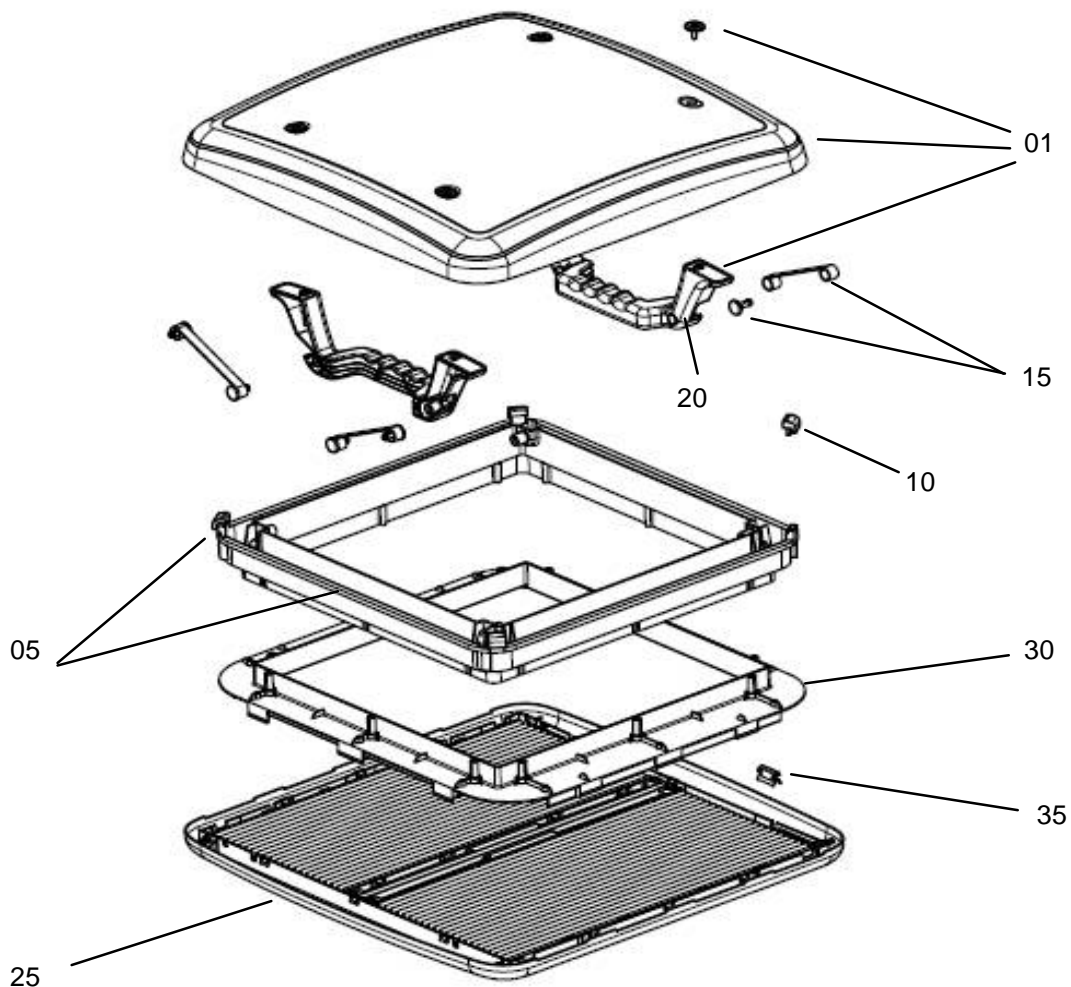

Spare Parts Mini-Heki S **

standard colour	code
RAL 9001 cream-white	25

	Description	Part no.	Pack. Unit
01	Glazing panel cpl. (with handles and assembly parts)	BG2331	1 pc.
05	Exterior frame	BG2332	1 pc.
10	Rubber buffer	BG2333	1 set
15	Metal legs (with safety bolt)	BG2334	1 set
20	Handles (with assembly parts)	BG2337	1 set
25	Interior frame cpl. (with blinds)	BG1804	1 pc.
30	Mounting frame cpl., for roof thickness 23-42 mm, RAL 9001	BG2335	1 pc.
	Mounting frame cpl., for roof thickness 43-60 mm, RAL 9001	BG2336	1 pc.
35	Clamps	BG1113	1 set

Important: When ordering specify: Quantity, description, colour of frame and roof thickness.

** = only for caravans