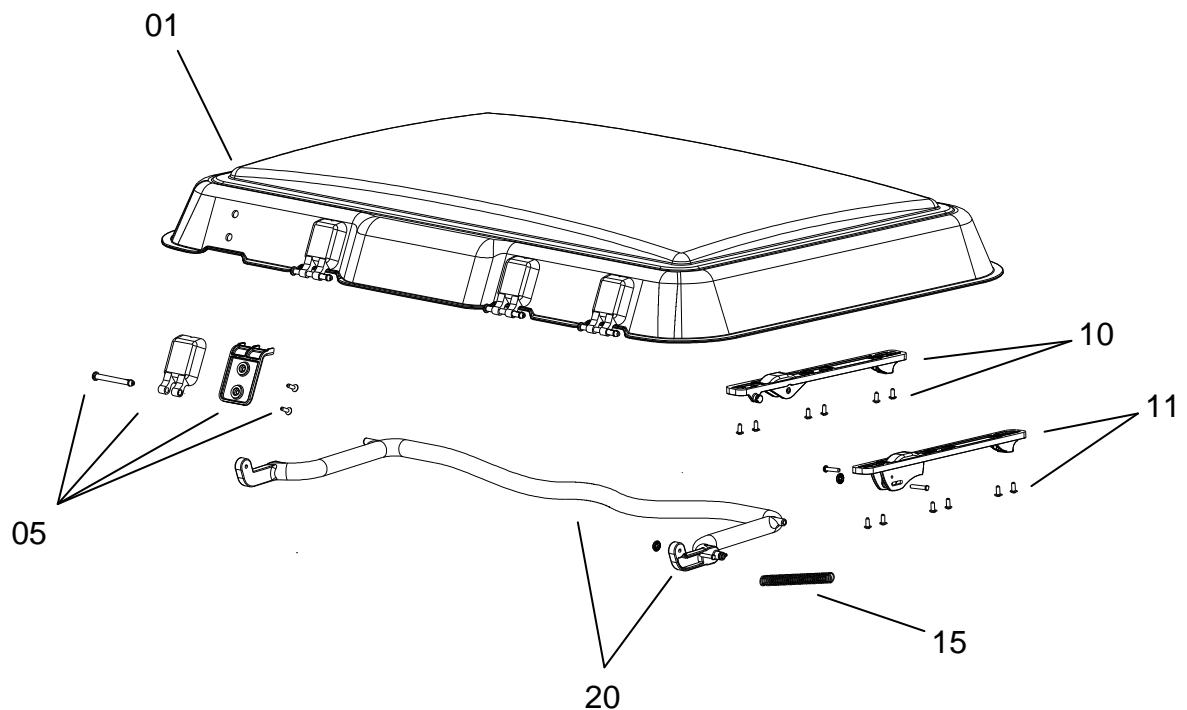

Spare Parts Midi-Heki Glazing Dome (all versions)

	Description	Part No.	Pack. Unit
01	Glazing panel without assembly parts	BG 1512	1
05	Hinge with fixings	BG 1513	1 set
10	Connection plates with fixings for version with operating bar	BG 1514	1 set
11	Connection plates with fixings for crank / electrical version	BG 1704	1 set
15	Spring	BG 1515	1 set
20	Operating bar with fixings	BG 1516	1
25	Glazing panel cpl. with fixings for version with operating bar (pos. 01 to 20)	BG 1390	1
26	Glazing panel cpl. with assembly parts for crank / operating version (pos. 01, 05, 11))	BG 1476	1

Important: When ordering specify – description, colour, quantity, roof thickness.