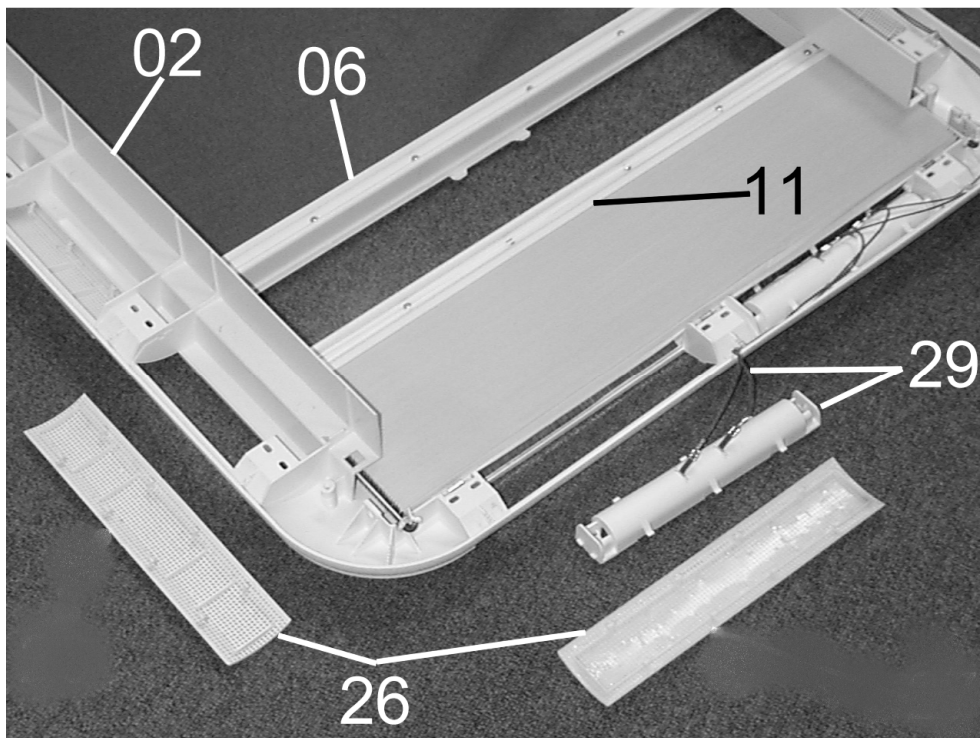

Spare Parts Heki 2 de Luxe

Interior Frame (with lighting)

Standard colours	Code
RAL 9001 cream	25

	Description	Part No.	Pack. Unit
02	Interior frame with fixing screws	580 E 0225	1
06	Complete flynet read to fix	580E06	1 set
11	Complete blind ready to fix	580E12L7	1 set
	Spring motor (without picture)	FM 82	1
26	Ventilation profile and lighting cover	ZB102625	1 set
29	Socket with cables (without lamp)	580E29	1 set
31	Complete interior frame (incl. Pos. 01 to 25)	580E3525	1

Important: When ordering specify - description, colour of fly net, quantity.