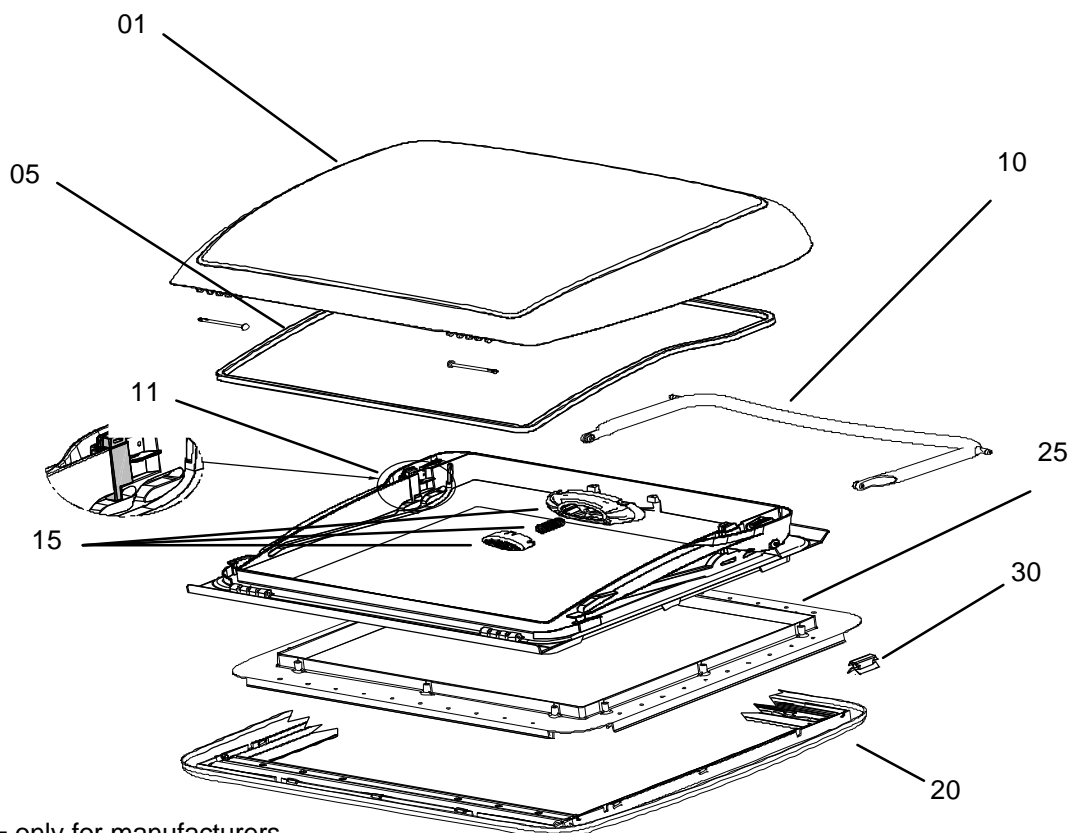

Spare Parts Mini-Heki plus

Standard colours	Code
RAL 7035 light grey *	09
RAL 9001 cream	25

	Description	Part No.	Pack. Unit
01	Glass complete (without seal, with hinge bolt)	BG 1423	1
	Glass complete (with seal and hinge bolt)	BG 1424	1
05	Seal	BG 1327	1
10	Bow with fixing parts	BG 1328	1
11	Safety parts for operating bar	BG 1726	1
15	Push button	BG 1329	1
20	Interior frame complete (with rollo)	BG 1804	1
25	Mounting frame cpl. for roof thickness 25-42 mm, RAL 7035	BG 14470901	1
	Mounting frame cpl. for roof thickness 43-60 mm, RAL 7035	BG 14470902	1
	Mounting frame cpl. for roof thickness 25-42 mm, RAL 9001	BG 14472501	1
	Mounting frame cpl. for roof thickness 43-60 mm, RAL 9001	BG 14472502	1
30	Spring clamp for interior frame	BG 1113	1 set

Important: When ordering specify - description, colour of frame, colour of fly net, quantity, roof thickness, type of ventilation (with or without free ventilation).

* = only for manufacturers