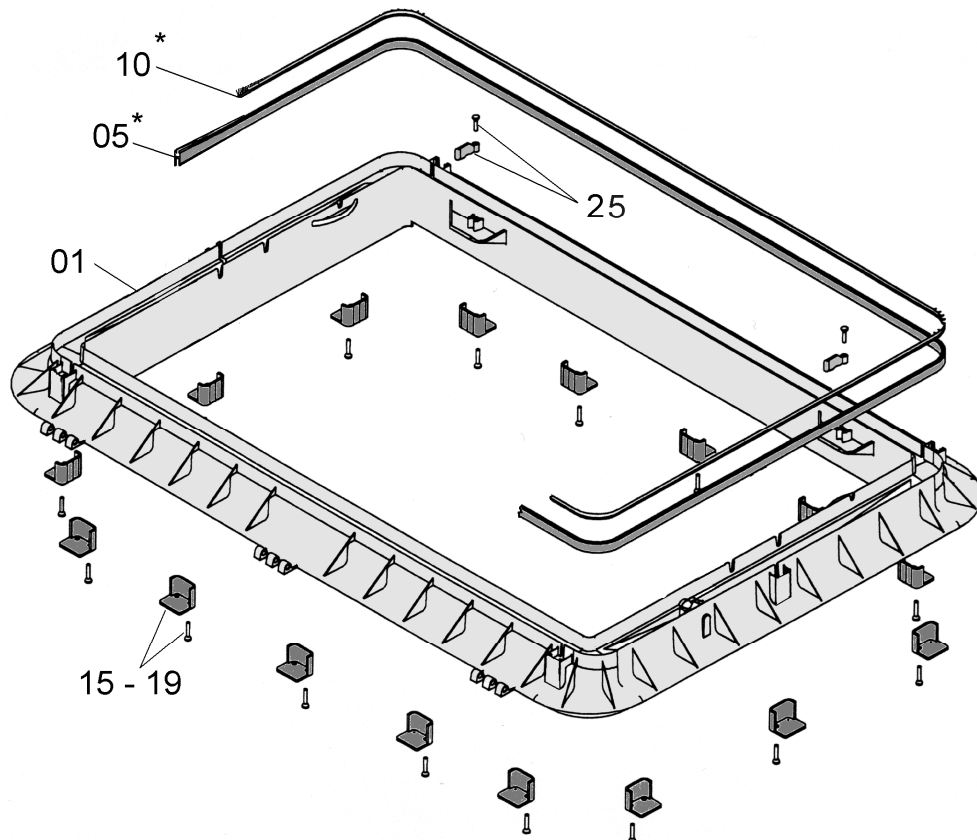

Spare Parts Heki 2 De Luxe

Exterior Frame

Standard colours	Code
RAL 9001 cream	25

	Description	Part No.	Pack. Unit
01	Exterior frame without fixings	590 E 01...	1
05	Brush profile*	590 E 05	1
10	Brush *	590 E 10	1
15	Fixing with screws (wall thickness 25-32 mm), grey	ZUB 1347	1 set
16	Fixing with screws (wall thickness 32-39 mm), black	ZUB 1348	1 set
17	Fixing with screws (wall thickness 39-46 mm), yellow	ZUB 1349	1 set
18	Fixing with screws (wall thickness 46-53 mm), blue	ZUB 1350	1 set
19	Fixing with screws (wall thickness 53-60 mm), red	ZUB 1351	1 set
25	Closing brackets for operating bar	590 E 25	1 set
30	Complete exterior frame (pos. 01/15/25)	590 E 30...	1

Important: When ordering specify - description, colour, quantity.

* = until 10/98
** = only for manufacturers