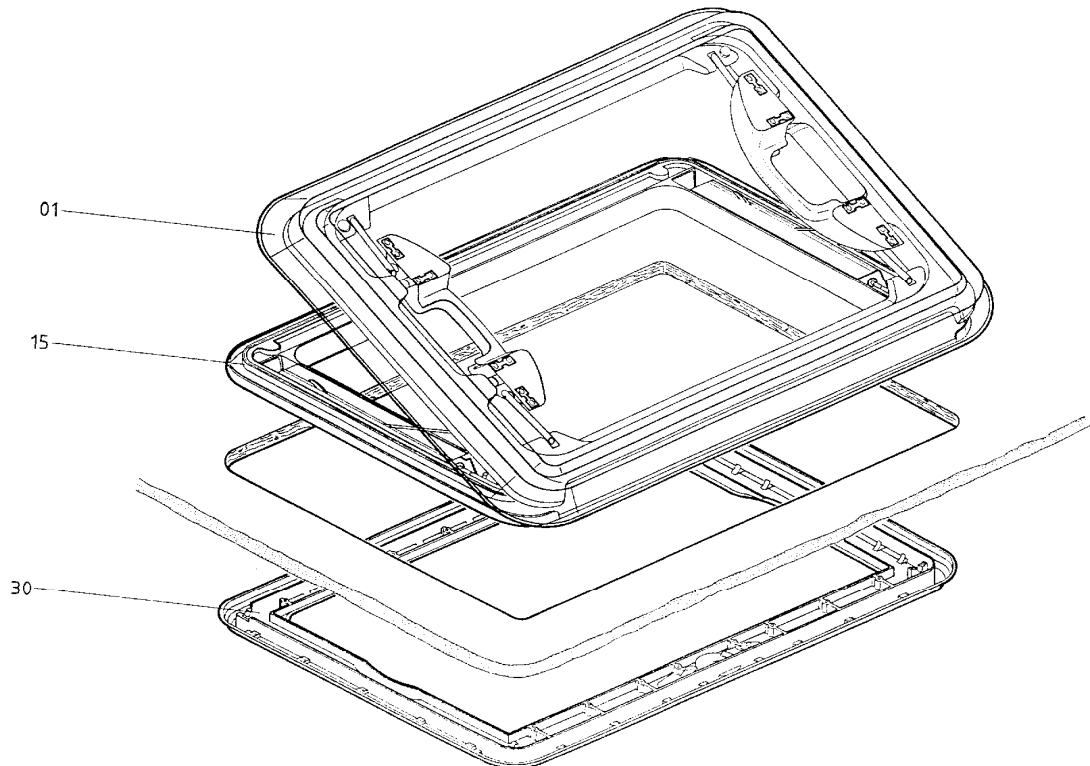

Spare Parts Heki 1

Complete Frames

Standard colours	Code
RAL 1015 ivory *	12
RAL 7035 light grey *	09
RAL 9001 cream	25

	Description	Part No.	Pack. Unit
01	Frame for acrylic dome with permanent air-flow	540E01	1
01	Frame for acrylic dome without permanent air-flow	541E01	1
15	Exterior frame with permanent air-flow	550E01	1
15	Exterior frame with permanent air-flow	551E01	1
30	Complete interior frame	560E01	1

Important: When ordering specify - description, colour, quantity.

Parts see pages 5/7, 6/7 & 7/7.

* = only for manufacturers