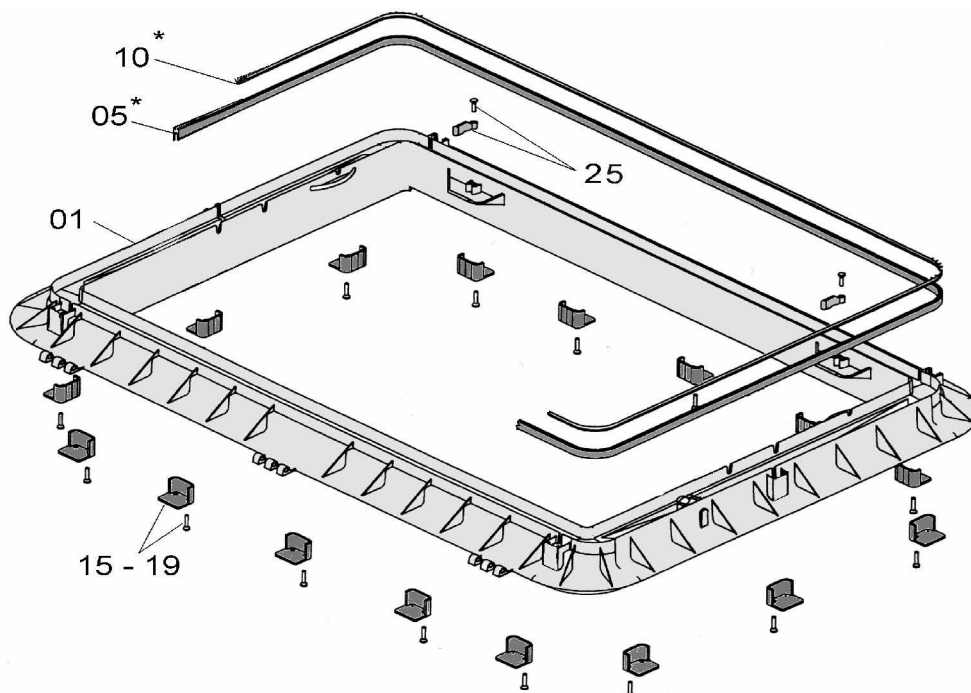

Spare Parts Heki 2

Exterior Frame

Standard colours	Code
RAL 1015 ivory **	12
RAL 7035 light grey **	09
RAL 9001 cream	25

	Description	Part No.	Pack. Unit
01	Exterior frame without fixings	590E01...	1
05	Brush profile*	590E05	1
10	Brush*	590E10	1
15	Fixing with screws (wall thickness 25-32 mm), grey	ZUB1347	1 set
16	Fixing with screws (wall thickness 32-39 mm), black	ZUB1348	1 set
17	Fixing with screws (wall thickness 39-46 mm), yellow	ZUB1349	1 set
18	Fixing with screws (wall thickness 46-53 mm), blue	ZUB1350	1 set
19	Fixing with screws (wall thickness 53-60 mm), red	ZUB1351	1 set
25	Closing brackets for operating bar	590E25	1 set
30	Complete exterior frame (pos. 01/15/25)	590E30...	1

Important: When ordering specify - description, colour, quantity.

* = until 10/98

** = only for manufacturers