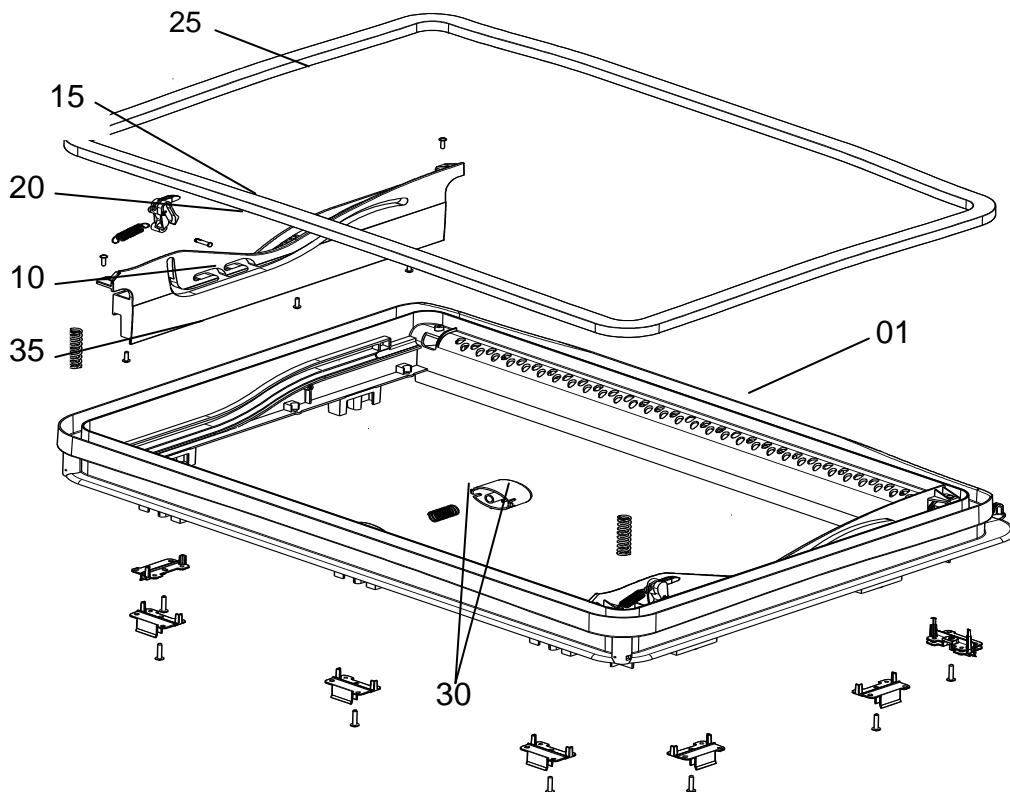

Spare Parts Midi-Heki Exterior Frame (Version with Bar)

Standard colours	Code
RAL 7035 light grey *	09
RAL 9001 cream white	25

	Description	Part No.	Pack. Unit
01	Exterior frame (without assembly parts)	BG1517	1
10	Cover exterior frame cpl. with assembly parts (left/right)	BG1518	1 set
15	Hook with assembly parts (left/right)	BG1519	1 set
20	Spring (left/right)	BG1520	1 set
25	Seal	BG1521	5 m
30	Button with spring	BG1522	1
35	Spring (only for version with free ventilation) (left/right)	BG 1713	1 set
40	Mounting blocks with screws (wall thickness 25 to 29 mm)	ZUB1376	1 set
45	Mounting blocks with screws (wall thickness 30 to 34 mm)	ZUB1377	1 set
48	Mounting blocks with screws (wall thickness 35 to 42 mm)	ZUB1378	1 set
50	Mounting blocks with screws (wall thickness 43 to 52 mm)	ZUB1379	1 set
55	Mounting blocks with screws (wall thickness 53 to 60 mm)	ZUB1380	1 set
80	Exterior frame cpl. (01- 30)	BG1391	1

Important: When ordering specify - description, colour, quantity, roof thickness.

* = only for manufacturers