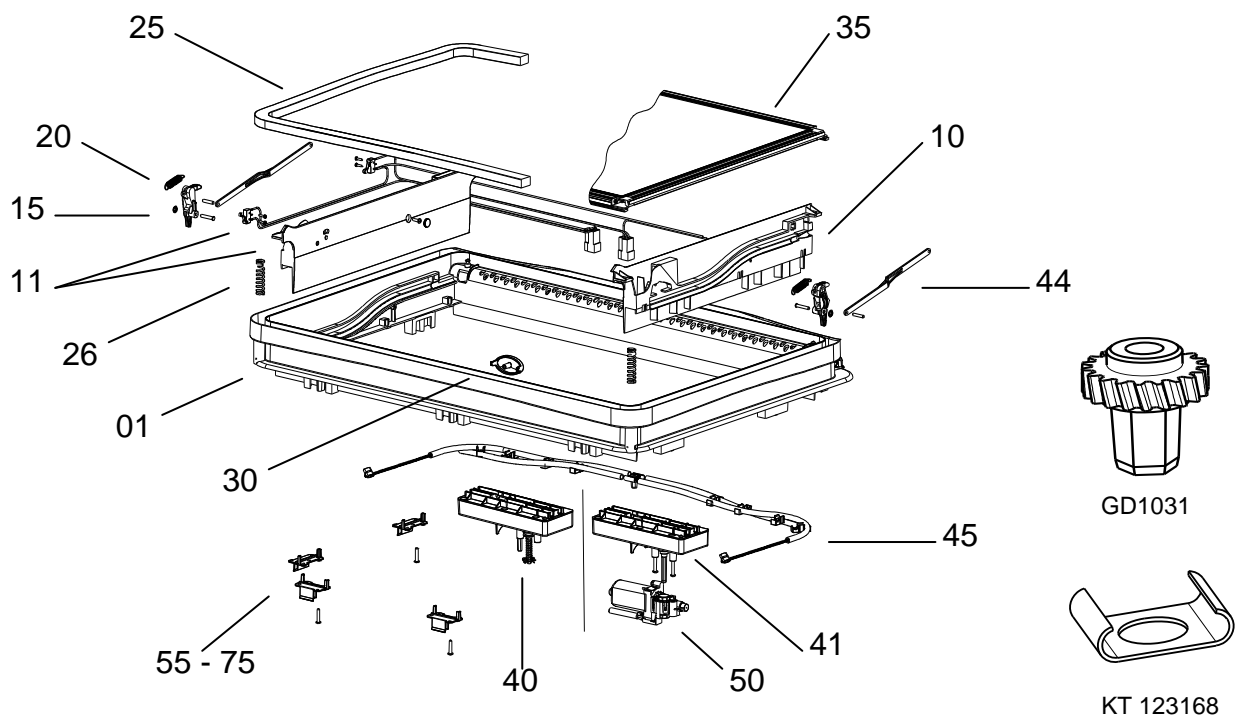

Standard colour	Code
RAL 7035 light grey *	09
RAL 9001 cream white	25

	Description	Part No.	Pack. Unit
01	Exterior frame (without assembly parts)	BG 1517	1
10	Cover for crank version cpl. with assembly parts (left/right)	BG 1705	1 Satz
11	Cover for electrical version cpl. with assembly parts (left/right)	BG 1706	1 Satz
15	Hook with assembly parts (left/right) M1	BG 1707	1 Satz
20	Spring (left/right)	BG 1520	1 Satz
25	Seal (only for version without free ventilation)	BG 1521	5 m
26	Spring (only for version with free ventilation) (left/right)	BG 1713	1 Satz
30	Cover for button	BG 1710	1
35	Flynet for Art. 1371 (flynet, cord and installtion kit)	only as complete frame available	
40	Gearing mechanism cpl. for crank version	BG 1716	1
41	Gearing mechanism cpl. for electrical version	BG 1717	1
44	Stay with assembly part (left/right)	BG 1714	1 Satz
45	Flexible shaft cpl. with assembly parts	BG 1708	1
50	Motor shielded	BG 1594	1
55	Mounting blocks with screws 25 to 29 mm	ZUB1376	1 Satz
60	Mounting blocks with screws 30 to 34 mm	ZUB1377	1 Satz
65	Mounting blocks with screws 35 to 42 mm	ZUB1378	1 Satz
70	Mounting blocks with screws 43 to 52 mm	ZUB1379	1 Satz
75	Mounting blocks with screws 53 to 60 mm	ZUB1380	1 Satz
80	Exterior frame cpl. crank version (01 – 55 without 11 / 41)	BG 1474	1
85	Exterior frame cpl. electrical version (01 – 55 without 10 / 40)	BG 1478	1

Important: When ordering specify – description, colour, quantity, roof thickness.

* = only for manufacturers