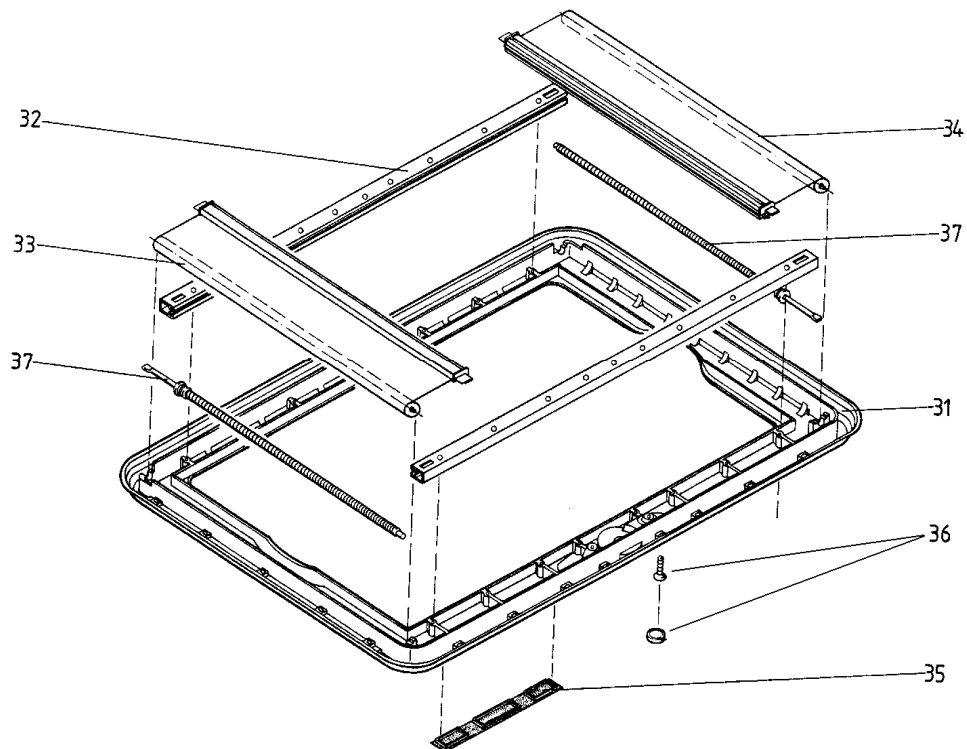

Spare Parts Heki 1

Interior Frames

Standard colours	Code
RAL 1015 ivory *	12
RAL 7035 light grey *	09
RAL 9001 cream	25

	Description	Part No.	Pack. Unit
31	Interior frames without fixings	560E31	1
32	Rollo side tracks	560E32	1 pair
33	Complete fly net	560E33	1
34	Complete blind	560E34..	1
35	Ventilation profiles	560E35..	1 set
36	Mounting set interior frame	BG1088..	1 set
37	Spring motor	FM 1002	1

Important: When ordering specify - description, colour, quantity, wall thickness.

* = only for manufacturers