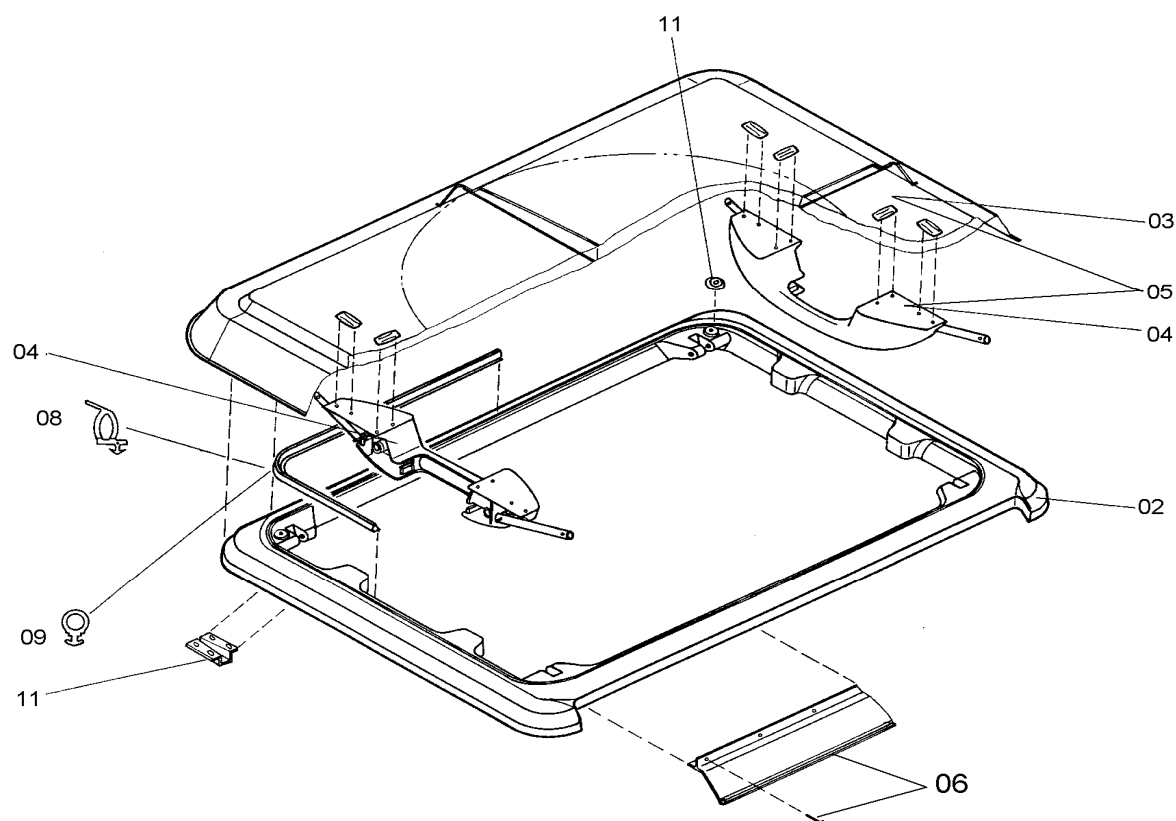

Sparts Parts Heki 1

Glazing Frame

Standard colours	Code
RAL 1015 ivory *	12
RAL 7035 light grey *	09
RAL 9001 cream	25

	Description	Part No.	Pack. Unit
02	Glazing frame without fixing parts	540E02	1
03	Glazing panel (acrylic dome)	540E03	1
04	Handle, complete	540E04	1
05	Glazing complete with handles	540E11	1 set
06	Glazing frame aluminium profile incl. assembly parts	540E13	1 set
08	Seal without permanent air flow (new version), 5 m	540E12	1
09	Seal with permanent air flow, 5 m	540E07	1
11	Guide plates / buffer inclusive assembly parts	540E14	1 set

Important: When ordering specify - description, colour, quantity.

* = only for manufacturers