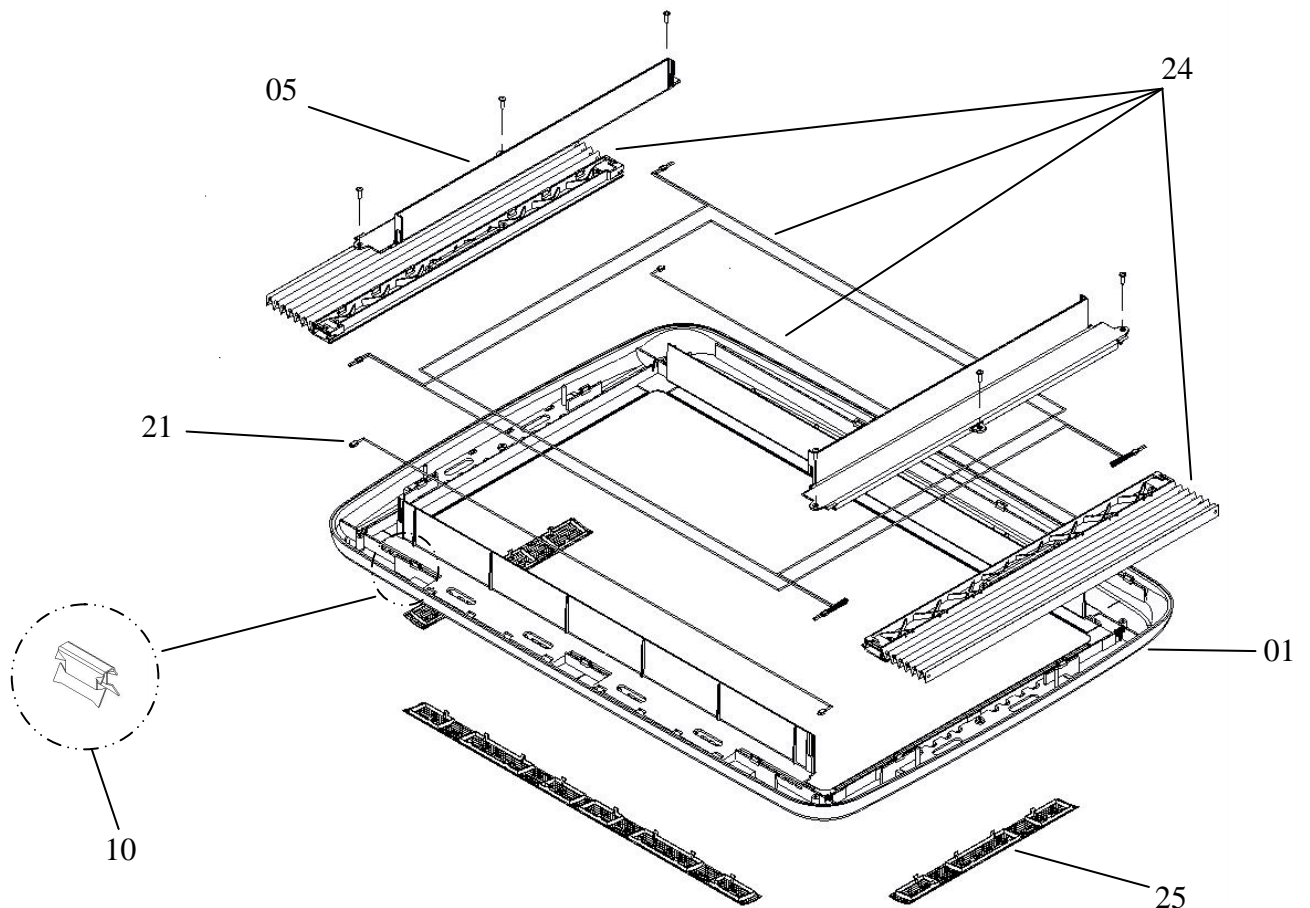

Spare Parts Midi-Heki Interior Frame (Version with Bar)

Standard colour	Code
RAL 7035 light grey *	09
RAL 9001 cream white	25

	Description	Part No.	Pack. Unit
01	Interior frame without assembly parts	BG1523	1
05	Cover for interior frame (ready to install)	BG1524	1 set
10	Clamps	BG1113	1 set
21	Cord control cpl. side (ready to install)	BG1715	1 set
24	Fly net,- Darkening system cpl. (ready to install) incl. side and end rod	BG2577..	1
25	Ventilation grids	560E35..	1 set
30	Interior frame cpl. (01-25)	BG1392	1

Important: When ordering specify – description, colour, roof thickness, quantity.

* = only for manufacturers