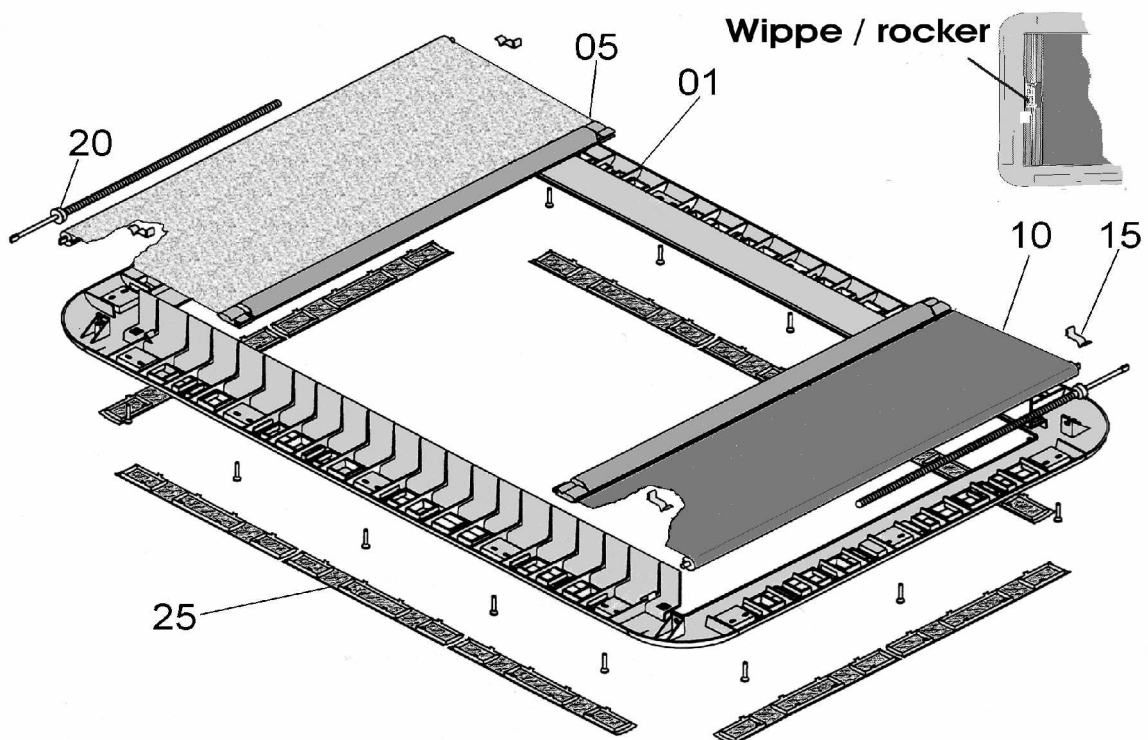

Spare Parts Heki 2

Interior Frame

Standard colours	Code
RAL 1015 ivory *	12
RAL 7035 light grey *	09
RAL 9001 cream	25

	Description	Part No.	Pack. Unit
01	Interior frame with fixing screws	580E01...	1
05	Complete flynet ready to fix **	580E05	1 set
10	Complete blind ready to fix**	580E10...	1 set
15	Holding bracket	580E15	1 set
20	Spring motor	FM0082	1
25	Ventilation profile	560E35...	1 set
30	Complete interior frame (incl. Pos. 01 to 25)	580E30...	1

Important: When ordering specify - description, colour, quantity.

* = only for manufacturers

** = model without locking-seesaw: Exchange of Pos. 05 and 10 at the same time.