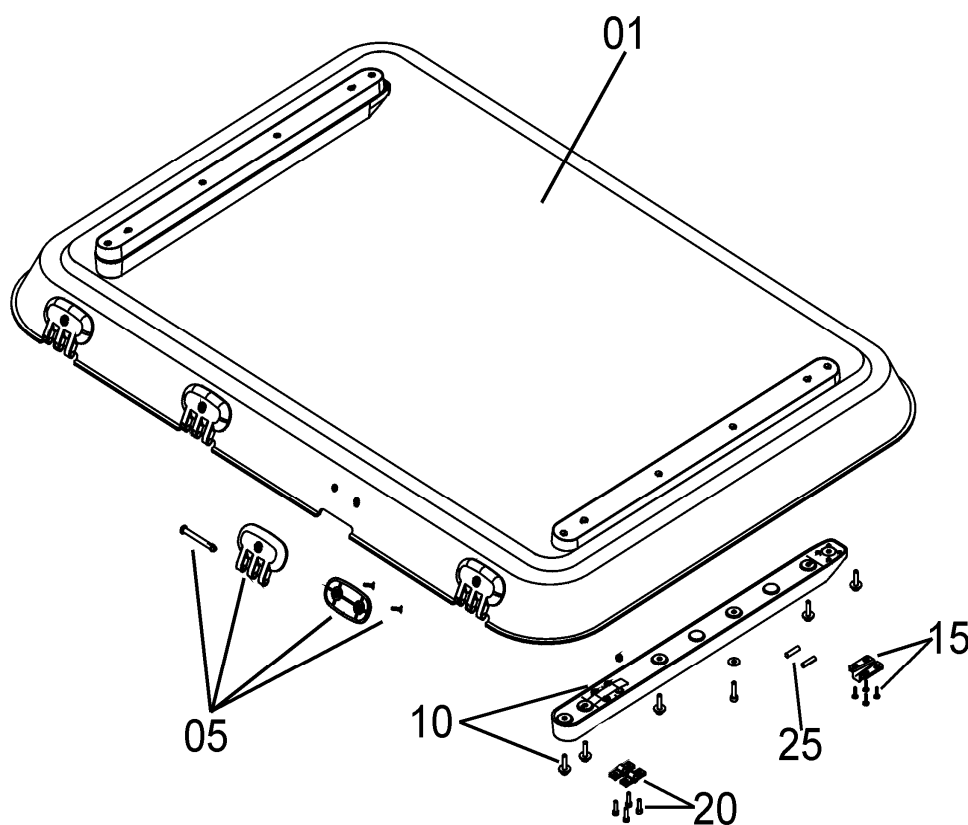

Spare Parts Heki 4 / 4plus Glazing Panel

	Description	Part No.	Pack. Unit
01	Glazing panels without assembly parts	BG1274	1
05	Hinge with fixings	BG1275	1 set
10	Connection plates with fixings (pos. 15 & 25)	BG1331	1 set
15	Guide plates with fixings	BG1277	1 set
20	Fixing profile complete	BG1278	1 set
25	Magnet for connection plates	BG1596	1 set
30	Glazing panel complete with assembly parts (pos. 01 to 25)	BG1333	1

Important: When ordering specify - description, colour, quantity.