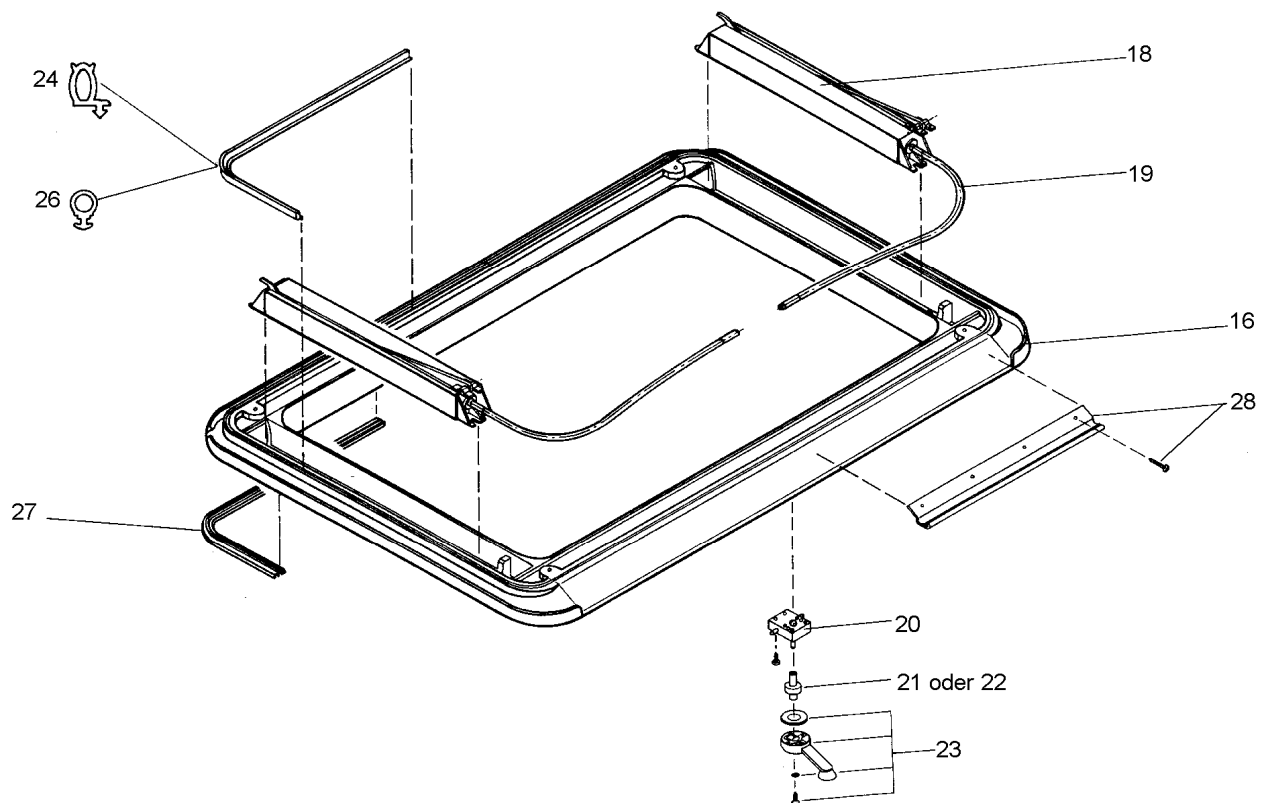

Spare Parts Heki 1

Exterior Frames

Standard colours	Code
RAL 1015 ivory *	12
RAL 7035 light grey *	09
RAL 9001 cream	25

	Description	Part No.	Pack. Unit
16	Exterior frames without fixings	550E16	1
18	Drive mechanism	550E18	1 pair
19	Drive shaft	550E19	1 pair
20	Gear box of crank/handle for roof thickness 27-59 mm	550E2001	1
21	Crankshaft, short version for roof thickness up to 55 mm)	550E25	1
22	Crankshaft, long version for roof thickness up to 60 mm)	550E26	1
23	Crank incl. assembly parts	550E27..	1
24	Seal without permanent air-flow	540E06	5 m
26	Seal with permanent air-flow	540E07	5 m
27	Seal, exterior frame (frame to roof)	550E23	5 m
28	Exterior frame aluminium profile incl. assembly parts	550E28	1 set

Important: When ordering specify - description, colour, quantity.

* = only for manufacturers